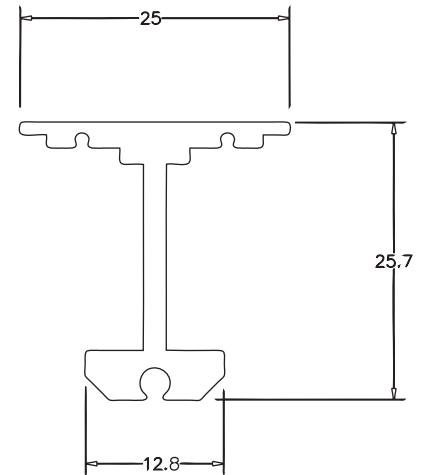

Theatrical Supplies of Australia
 6 Columbia Crt, Dandenong Sth, VIC, 3175
 Ph: 03 9564 3530
 tsa@theatricalsupplies.com.au

LIGHT DUTY (mini) STAGE TRACK

The TSA light duty (mini) extruded aluminium curtain track is suitable for use in schools, theatres, hotels, motels and for heavy duty domestic applications. The track is designed to cater for small to medium sized drapes. It can be fitted directly to overhead soffit fixings, or secured by a variety of track hanging brackets

Features

- Anodised black matt finish
- Wide variety of accessories
- Can be curved
- No welding required
- Light weight
- Can be fixed at 1.0m-1.20m centres

Technical Data

Weight: 0.37kg/m
 Material: Aluminium
 Finish: Black anodised
 Standard Length: 5.8 mt

TRACK DIMENSIONS

LIGHT DUTY STAGE TRACK

360 track ldm

**90 DEGREE TRACK BENDS
300MM RADIUS**

360 ldm 3B

TRACK JOINING PIN

368 join pin

RUNNER DIMENSIONS