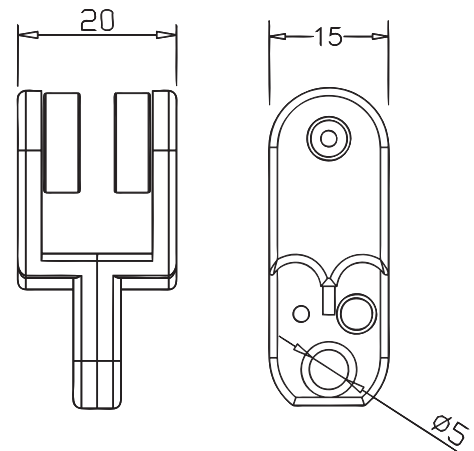

Features

- Anodised black matt finish
- Wide variety of accessories
- Can be curved
- No welding required
- Light weight
- Can be fixed at 1.0m-1.20m centres

Technical Data

Weight: 0.37kg/m
 Material: Aluminium
 Finish: Black anodised
 Standard Length: 5.8 mt

TRACK DIMENSIONS

LIGHT DUTY STAGE TRACK

360 track ldm

**90 DEGREE TRACK BENDS
300MM RADIUS**

360 ldm 3B

TRACK JOINING PIN

368 join pin

RUNNER DIMENSIONS